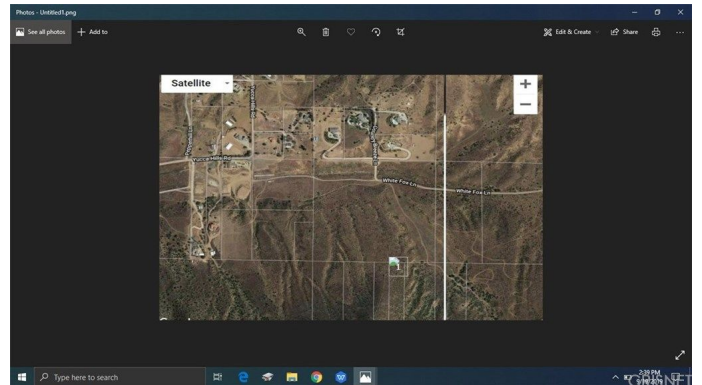

\$25,000 - 0 White Fox Lane, Agua Dulce

MLS® #SR19154584

\$25,000

0 Bedroom, 0.00 Bathroom,
Lot-Land on 5 Acres

Custom Agua Dulce (CADUL), Agua Dulce, CA

Beautiful 5-acre parcel with a view of the valley and mountains in the secluded area. Priced to sell. Open the map next to the picture to get the directions to the property. Chelsea Lane/Madison is from the county records. The property is off White Fox Lane

Essential Information

MLS® #	SR19154584
Price	\$25,000
Bathrooms	0.00
Acres	5.00
Type	Lot-Land
Status	Active

Community Information

Address	0 White Fox Lane
Area	Agua Dulce (ADUL)
Subdivision	Custom Agua Dulce (CADUL)
City	Agua Dulce
County	Los Angeles
State	CA

Amenities

View	Desert View, Hills View
Waterfront	Rural

Exterior

Lot Description	Horse Property, Lot Shape-Rectangular, Secluded
-----------------	---

Additional Information

Date Listed	June 26th, 2019
Days on Market	279
Zoning	LCA21
HOA Fees	0.00